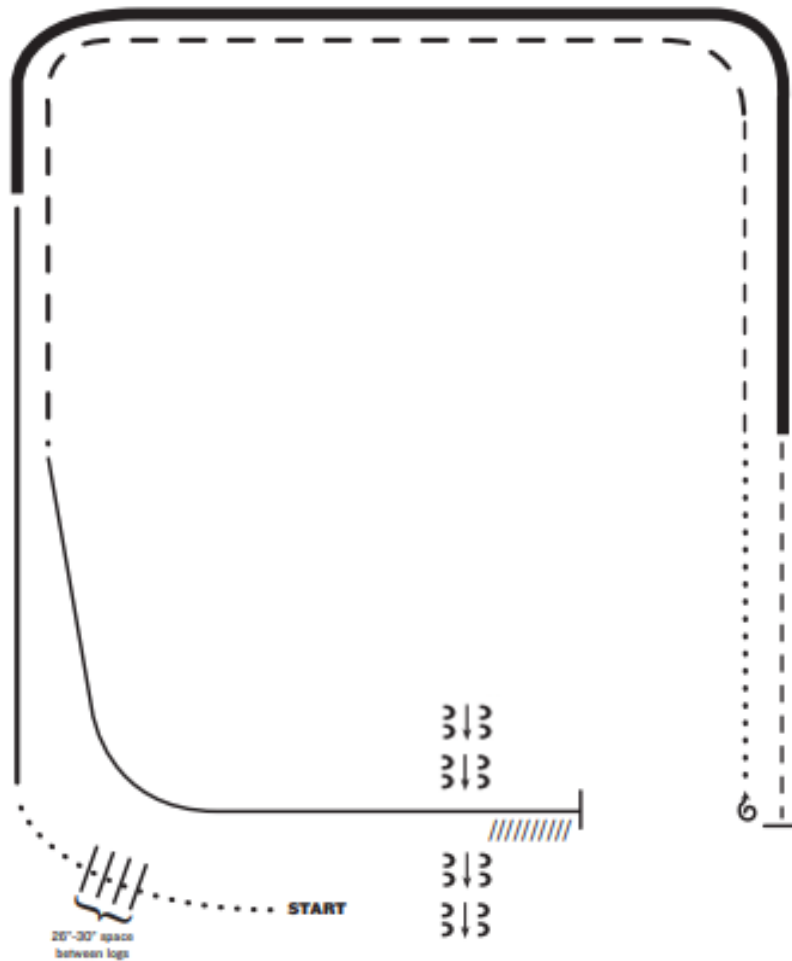

TQA Phase 1 Reining

1. Walk
2. Walk Over Logs
3. Extended Trot
4. Lope Right Lead
5. Trot
6. Stop 1 Turn Left, 1 ½ Turn Right
7. Walk
8. Trot
9. Extended Trot
10. Lope Left Lead
11. Stop and Back
12. Side Pass Right and Side Pass Left